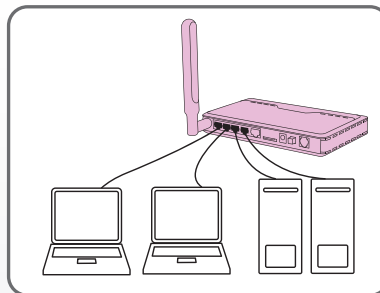

YOYORouter™

3G, Wi-Fi and Ethernet Combo Router BE5

High performance Router combining Wi-Fi 802.11n, 3G HSPA, Ethernet WAN & LAN, Telephony and SMS

Powerful, reliable and versatile

Combo Router BE5 uses either Ethernet or 3G as WAN connection to Internet and shares it as a LAN using both Wi-Fi and Ethernet. Optimal wireless performance is ensured by dual Wi-Fi and 3G antennas, including option to connect an external 3G antenna.

Combo Router offers Failback, security and integrity features including a convenient WPS button as well as VPN support.

Connecting an analogue phone will allow you to make voice calls over the mobile network. You can even send and receive SMS via the router.

Always safely connected!

3G Mobile Broadband

ADSL or Cable Modem WAN
Via Ethernet WAN Port

WAN Connection with Automatic
Failover to 3G Mobile Broadband

IEEE 802.11n Wireless LAN

4 LAN Ethernet Ports

Voice Calling over Mobile Network via
Analog Phone Port

3G Mobile Broadband and Cabled WAN, Ethernet and Wi-Fi LAN as well as Voice calls and SMS

Specifications

Cellular HSDPA ▼7.2 Mb/s, HSUPA ▲5.76 Mb/s UMTS, EDGE & GPRS
 3G triple-band (2100/1900/850 MHz)
 2G quad-band (1900/1800/900/850 MHz)
Ethernet WAN PPPoE, DHCP client, Static IP, PPTP, L2TP
WAN Connection Auto-reconnect (always on), Dial-on-demand, Manual
Dynamic DNS Supports DynDNS.org, No-IP.com, TZO.com, dhs.org
Failover Auto-failover from cabled WAN to 3G
Wireless LAN IEEE 802.11b/g/n (2x2) compliance, (300 Mb/s), 256 users
Security None (open), WEP, WPA, WPA2, WPA-PSK, WPA2-PSK, WPS pushbutton/pin
WAN Port 1 x 100 Mb/s Ethernet RJ45 for external ADSL, Cable Modem etc.
LAN Ports 4 x 100 Mb/s Ethernet RJ45
One-to-Many NAT Virtual server, Special application, DMZ
SPI Firewall IP/Service filter, URL blocking, MAC control