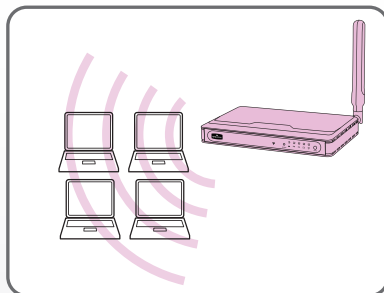

YOYORouter™

3G, Wi-Fi and Ethernet Combo Router BE5

High performance Router combining Wi-Fi 802.11n, 3G HSPA, Ethernet WAN & LAN, Telephony and SMS

Powerful, reliable and versatile

Combo Router BE5 uses either Ethernet or 3G as WAN connection to Internet and shares it as a LAN using both Wi-Fi and Ethernet. Optimal wireless performance is ensured by dual Wi-Fi and 3G antennas, including option to connect an external 3G antenna.

Combo Router offers Failback, security and integrity features including a convenient WPS button as well as VPN support.

Connecting an analogue phone will allow you to make voice calls over the mobile network. You can even send and receive SMS via the router.

Always safely connected!

3G Mobile Broadband

ADSL or Cable Modem WAN
Via Ethernet WAN Port

WAN Connection with Automatic
Failover to 3G Mobile Broadband

IEEE 802.11n Wireless LAN

4 LAN Ethernet Ports

Voice Calling over Mobile Network via
Analog Phone Port

3G Mobile Broadband and Cabled WAN, Ethernet and Wi-Fi LAN as well as Voice calls and SMS

Specifications

Cellular HSDPA ▼7.2 Mb/s, HSUPA ▲5.76 Mb/s UMTS, EDGE & GPRS
 3G triple-band (2100/1900/850 MHz)
 2G quad-band (1900/1800/900/850 MHz)
Ethernet WAN PPPoE, DHCP client, Static IP, PPTP, L2TP
WAN Connection Auto-reconnect (always on), Dial-on-demand, Manual
Dynamic DNS Supports DynDNS.org, No-IP.com, TZO.com, dhs.org
Failover Auto-failover from cabled WAN to 3G
Wireless LAN IEEE 802.11b/g/n (2x2) compliance, (300 Mb/s), 256 users
Security None (open), WEP, WPA, WPA2, WPA-PSK, WPA2-PSK, WPS pushbutton/pin
WAN Port 1 x 100 Mb/s Ethernet RJ45 for external ADSL, Cable Modem etc.
LAN Ports 4 x 100 Mb/s Ethernet RJ45
One-to-Many NAT Virtual server, Special application, DMZ
SPI Firewall IP/Service filter, URL blocking, MAC control