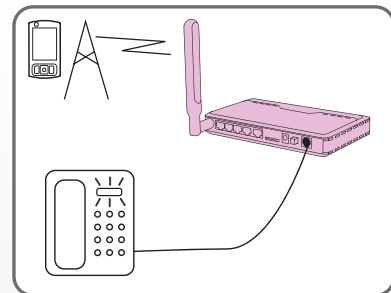

YOYORouter™

3G, Wi-Fi and Ethernet Combo Router BE5

High performance Router combining Wi-Fi 802.11n, 3G HSPA, Ethernet WAN & LAN, Telephony and SMS

Powerful, reliable and versatile

Combo Router BE5 uses either Ethernet or 3G as WAN connection to Internet and shares it as a LAN using both Wi-Fi and Ethernet. Optimal wireless performance is ensured by dual Wi-Fi and 3G antennas, including option to connect an external 3G antenna.

Combo Router offers Failback, security and integrity features including a convenient WPS button as well as VPN support.

Connecting an analogue phone will allow you to make voice calls over the mobile network. You can even send and receive SMS via the router.

Always safely connected!

3G Mobile Broadband

ADSL or Cable Modem WAN
Via Ethernet WAN Port

WAN Connection with Automatic
Failover to 3G Mobile Broadband

IEEE 802.11n Wireless LAN

4 LAN Ethernet Ports

Voice Calling over Mobile Network via
Analog Phone Port

3G Mobile Broadband and Cabled WAN, Ethernet and Wi-Fi LAN as well as Voice calls and SMS

Specifications

Cellular HSDPA ▼7.2 Mb/s, HSUPA ▲5.76 Mb/s UMTS, EDGE & GPRS
 3G triple-band (2100/1900/850 MHz)
 2G quad-band (1900/1800/900/850 MHz)
Ethernet WAN PPPoE, DHCP client, Static IP, PPTP, L2TP
WAN Connection Auto-reconnect (always on), Dial-on-demand, Manual
Dynamic DNS Supports DynDNS.org, No-IP.com, TZO.com, dhs.org
Failover Auto-failover from cabled WAN to 3G
Wireless LAN IEEE 802.11b/g/n (2x2) compliance, (300 Mb/s), 256 users
Security None (open), WEP, WPA, WPA2, WPA-PSK, WPA2-PSK, WPS pushbutton/pin
WAN Port 1 x 100 Mb/s Ethernet RJ45 for external ADSL, Cable Modem etc.
LAN Ports 4 x 100 Mb/s Ethernet RJ45
One-to-Many NAT Virtual server, Special application, DMZ
SPI Firewall IP/Service filter, URL blocking, MAC control