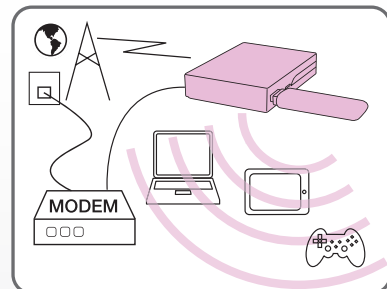

YOYORouter™

Mobile Travel Router EE1

Versatile multi-function router with Wi-Fi, Ethernet and USB Dongle support

3G, cable or Wi-Fi

With the EE1 multiple users and devices can share just one 3G dongle, one Ethernet connection or one Wi-Fi hotspot connection. A rechargeable battery keeps you online on the move and lets you position your EE1 for best mobile reception.

Small, simple and versatile!

Mobile broadband for any
Wi-Fi or Ethernet device

Vehicle Hotspot

Instant wireless workgroup

Turn a cabled Ethernet connection
in to a Wi-Fi Internet hotspot

Share a WiFi connection with other
Wi-Fi or Ethernet devices

Ethernet to Wi-Fi router with automatic
failover to Mobile Broadband

Wi-Fi, Ethernet, 3G USB Dongle – get online and share

Specifications

Wireless LAN IEEE 802.11n lite (150 Mb/s), 256 users
Range Approx. 30 m in open air conditions
Ethernet WAN PPPoE, DHCP Client, Static IP, PPTP, L2TP
Wi-Fi Security Open (none), WEP, WPA-PSK, WPA2-PSK, WPS pushbutton/PIN
One-to-Many NAT Virtual server, Special application, DMZ
SPI Firewall IP/Service filter, URL blocking, MAC control
DoS Protection DoS (Denial of Service) detection and protection
Management SNMP, UPnP IGD, syslog
Battery 3.7V 1700mA Li-ion rechargeable
Typical Battery life Approx. 2.5 hours depending on use, USB dongle & mobile signal
Power Adaptor DC 5V 2A, from AC 100-240V
Connectors Charger, USB 2.0 (for dongle), Ethernet (LAN/WAN) 10/100 Mb/s
User Interface Web interface; English, German, Spanish; remote log-in option