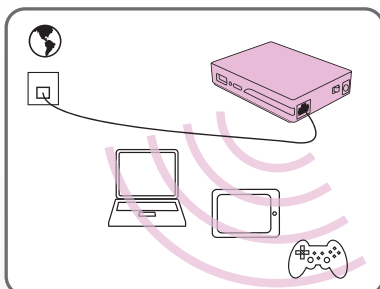

YOYORouter™

Mobile Travel Router EE1

Versatile multi-function router with Wi-Fi, Ethernet and USB Dongle support

3G, cable or Wi-Fi

With the EE1 multiple users and devices can share just one 3G dongle, one Ethernet connection or one Wi-Fi hotspot connection. A rechargeable battery keeps you online on the move and lets you position your EE1 for best mobile reception.

Small, simple and versatile!

Mobile broadband for any
Wi-Fi or Ethernet device

Vehicle Hotspot

Instant wireless workgroup

Turn a cabled Ethernet connection
in to a Wi-Fi Internet hotspot

Share a WiFi connection with other
Wi-Fi or Ethernet devices

Ethernet to Wi-Fi router with automatic
failover to Mobile Broadband

Wi-Fi, Ethernet, 3G USB Dongle – get online and share

Specifications

Wireless LAN IEEE 802.11n lite (150 Mb/s), 256 users
Range Approx. 30 m in open air conditions
Ethernet WAN PPPoE, DHCP Client, Static IP, PPTP, L2TP
Wi-Fi Security Open (none), WEP, WPA-PSK, WPA2-PSK, WPS pushbutton/PIN
One-to-Many NAT Virtual server, Special application, DMZ
SPI Firewall IP/Service filter, URL blocking, MAC control
DoS Protection DoS (Denial of Service) detection and protection
Management SNMP, UPnP IGD, syslog
Battery 3.7V 1700mA Li-ion rechargeable
Typical Battery life Approx. 2.5 hours depending on use, USB dongle & mobile signal
Power Adaptor DC 5V 2A, from AC 100-240V
Connectors Charger, USB 2.0 (for dongle), Ethernet (LAN/WAN) 10/100 Mb/s
User Interface Web interface; English, German, Spanish; remote log-in option