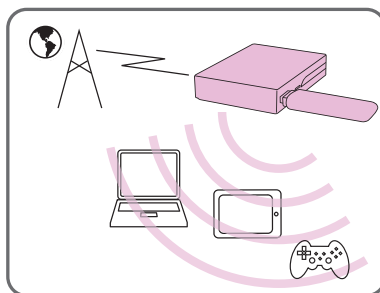

YOYORouter™

Mobile Travel Router EE1

Versatile multi-function router with Wi-Fi, Ethernet and USB Dongle support

3G, cable or Wi-Fi

With the EE1 multiple users and devices can share just one 3G dongle, one Ethernet connection or one Wi-Fi hotspot connection. A rechargeable battery keeps you online on the move and lets you position your EE1 for best mobile reception.

Small, simple and versatile!

Mobile broadband for any
Wi-Fi or Ethernet device

Vehicle Hotspot

Instant wireless workgroup

Turn a cabled Ethernet connection
in to a Wi-Fi Internet hotspot

Share a WiFi connection with other
Wi-Fi or Ethernet devices

Ethernet to Wi-Fi router with automatic
failover to Mobile Broadband

Wi-Fi, Ethernet, 3G USB Dongle – get online and share

Specifications

Wireless LAN IEEE 802.11n lite (150 Mb/s), 256 users
Range Approx. 30 m in open air conditions
Ethernet WAN PPPoE, DHCP Client, Static IP, PPTP, L2TP
Wi-Fi Security Open (none), WEP, WPA-PSK, WPA2-PSK, WPS pushbutton/PIN
One-to-Many NAT Virtual server, Special application, DMZ
SPI Firewall IP/Service filter, URL blocking, MAC control
DoS Protection DoS (Denial of Service) detection and protection
Management SNMP, UPnP IGD, syslog
Battery 3.7V 1700mA Li-ion rechargeable
Typical Battery life Approx. 2.5 hours depending on use, USB dongle & mobile signal
Power Adaptor DC 5V 2A, from AC 100-240V
Connectors Charger, USB 2.0 (for dongle), Ethernet (LAN/WAN) 10/100 Mb/s
User Interface Web interface; English, German, Spanish; remote log-in option