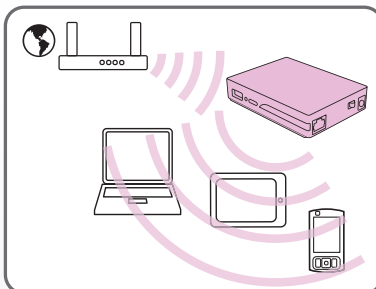

YOYORouter™

Mobile Travel Router EE1

Versatile multi-function router with Wi-Fi, Ethernet and USB Dongle support

3G, cable or Wi-Fi

With the EE1 multiple users and devices can share just one 3G dongle, one Ethernet connection or one Wi-Fi hotspot connection. A rechargeable battery keeps you online on the move and lets you position your EE1 for best mobile reception.

Small, simple and versatile!

Mobile broadband for any
Wi-Fi or Ethernet device

Vehicle Hotspot

Instant wireless workgroup

Turn a cabled Ethernet connection
in to a Wi-Fi Internet hotspot

Share a WiFi connection with other
Wi-Fi or Ethernet devices

Ethernet to Wi-Fi router with automatic
failover to Mobile Broadband

Wi-Fi, Ethernet, 3G USB Dongle – get online and share

Specifications

Wireless LAN IEEE 802.11n lite (150 Mb/s), 256 users
Range Approx. 30 m in open air conditions
Ethernet WAN PPPoE, DHCP Client, Static IP, PPTP, L2TP
Wi-Fi Security Open (none), WEP, WPA-PSK, WPA2-PSK, WPS pushbutton/PIN
One-to-Many NAT Virtual server, Special application, DMZ
SPI Firewall IP/Service filter, URL blocking, MAC control
DoS Protection DoS (Denial of Service) detection and protection
Management SNMP, UPnP IGD, syslog
Battery 3.7V 1700mA Li-ion rechargeable
Typical Battery life Approx. 2.5 hours depending on use, USB dongle & mobile signal
Power Adaptor DC 5V 2A, from AC 100-240V
Connectors Charger, USB 2.0 (for dongle), Ethernet (LAN/WAN) 10/100 Mb/s
User Interface Web interface; English, German, Spanish; remote log-in option