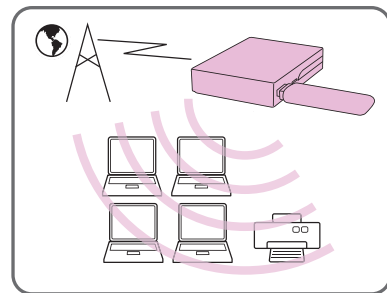

YOYORouter™

Mobile Travel Router EE1

Versatile multi-function router with Wi-Fi, Ethernet and USB Dongle support

3G, cable or Wi-Fi

With the EE1 multiple users and devices can share just one 3G dongle, one Ethernet connection or one Wi-Fi hotspot connection. A rechargeable battery keeps you online on the move and lets you position your EE1 for best mobile reception.

Small, simple and versatile!

Mobile broadband for any
Wi-Fi or Ethernet device

Vehicle Hotspot

Instant wireless workgroup

Turn a cabled Ethernet connection
in to a Wi-Fi Internet hotspot

Share a WiFi connection with other
Wi-Fi or Ethernet devices