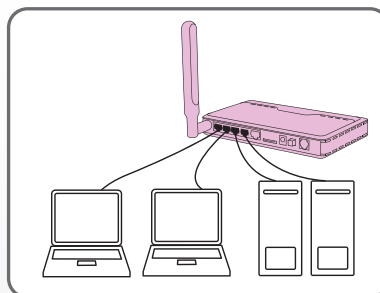

YOYORouter™

3G, Wi-Fi and Ethernet Combo Router BE5

High performance Router combining Wi-Fi 802.11n, 3G HSPA, Ethernet WAN & LAN, Telephony and SMS

Powerful, reliable and versatile

Combo Router BE5 uses either Ethernet or 3G as WAN connection to Internet and shares it as a LAN using both Wi-Fi and Ethernet. Optimal wireless performance is ensured by dual Wi-Fi and 3G antennas, including option to connect an external 3G antenna.

Combo Router offers Failback, security and integrity features including a convenient WPS button as well as VPN support.

Connecting an analogue phone will allow you to make voice calls over the mobile network. You can even send and receive SMS via the router.

Always safely connected!

3G Mobile Broadband

ADSL or Cable Modem WAN
Via Ethernet WAN Port

WAN Connection with Automatic
Failover to 3G Mobile Broadband

IEEE 802.11n Wireless LAN

4 LAN Ethernet Ports

Voice Calling over Mobile Network via
Analog Phone Port

3G Mobile Broadband and Cabled WAN, Ethernet and Wi-Fi LAN as well as Voice calls and SMS

Specifications

Cellular HSDPA ▼7.2 Mb/s, HSUPA ▲5.76 Mb/s UMTS, EDGE & GPRS
 3G triple-band (2100/1900/850 MHz)
 2G quad-band (1900/1800/900/850 MHz)
Ethernet WAN PPPoE, DHCP client, Static IP, PPTP, L2TP
WAN Connection Auto-reconnect (always on), Dial-on-demand, Manual
Dynamic DNS Supports DynDNS.org, No-IP.com, TZO.com, dhs.org
Failover Auto-failover from cabled WAN to 3G
Wireless LAN IEEE 802.11b/g/n (2x2) compliance, (300 Mb/s), 256 users
Security None (open), WEP, WPA, WPA2, WPA-PSK, WPA2-PSK, WPS pushbutton/pin
WAN Port 1 x 100 Mb/s Ethernet RJ45 for external ADSL, Cable Modem etc.
LAN Ports 4 x 100 Mb/s Ethernet RJ45
One-to-Many NAT Virtual server, Special application, DMZ
SPI Firewall IP/Service filter, URL blocking, MAC control