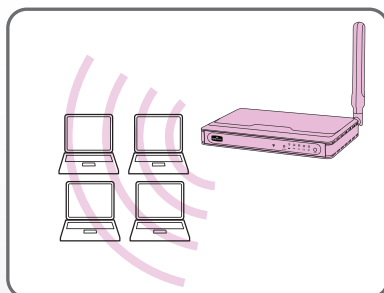

YOYORouter™

3G, Wi-Fi and Ethernet Combo Router BE5

High performance Router combining Wi-Fi 802.11n, 3G HSPA, Ethernet WAN & LAN, Telephony and SMS

Powerful, reliable and versatile

Combo Router BE5 uses either Ethernet or 3G as WAN connection to Internet and shares it as a LAN using both Wi-Fi and Ethernet. Optimal wireless performance is ensured by dual Wi-Fi and 3G antennas, including option to connect an external 3G antenna.

Combo Router offers Failback, security and integrity features including a convenient WPS button as well as VPN support.

Connecting an analogue phone will allow you to make voice calls over the mobile network. You can even send and receive SMS via the router.

Always safely connected!

3G Mobile Broadband

ADSL or Cable Modem WAN
Via Ethernet WAN Port

WAN Connection with Automatic
Failover to 3G Mobile Broadband

IEEE 802.11n Wireless LAN

4 LAN Ethernet Ports

Voice Calling over Mobile Network via
Analog Phone Port

3G Mobile Broadband and Cabled WAN, Ethernet and Wi-Fi LAN as well as Voice calls and SMS

Specifications

Cellular HSDPA ▼7.2 Mb/s, HSUPA ▲5.76 Mb/s UMTS, EDGE & GPRS
 3G triple-band (2100/1900/850 MHz)
 2G quad-band (1900/1800/900/850 MHz)
Ethernet WAN PPPoE, DHCP client, Static IP, PPTP, L2TP
WAN Connection Auto-reconnect (always on), Dial-on-demand, Manual
Dynamic DNS Supports DynDNS.org, No-IP.com, TZO.com, dhs.org
Failover Auto-failover from cabled WAN to 3G
Wireless LAN IEEE 802.11b/g/n (2x2) compliance, (300 Mb/s), 256 users
Security None (open), WEP, WPA, WPA2, WPA-PSK, WPA2-PSK, WPS pushbutton/pin
WAN Port 1 x 100 Mb/s Ethernet RJ45 for external ADSL, Cable Modem etc.
LAN Ports 4 x 100 Mb/s Ethernet RJ45
One-to-Many NAT Virtual server, Special application, DMZ
SPI Firewall IP/Service filter, URL blocking, MAC control