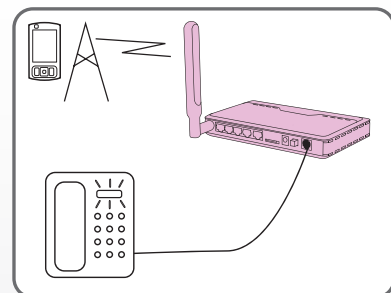

YOYORouter™

3G, Wi-Fi and Ethernet Combo Router BE5

High performance Router combining Wi-Fi 802.11n, 3G HSPA, Ethernet WAN & LAN, Telephony and SMS

Powerful, reliable and versatile

Combo Router BE5 uses either Ethernet or 3G as WAN connection to Internet and shares it as a LAN using both Wi-Fi and Ethernet. Optimal wireless performance is ensured by dual Wi-Fi and 3G antennas, including option to connect an external 3G antenna.

Combo Router offers Failback, security and integrity features including a convenient WPS button as well as VPN support.

Connecting an analogue phone will allow you to make voice calls over the mobile network. You can even send and receive SMS via the router.

Always safely connected!

3G Mobile Broadband

ADSL or Cable Modem WAN
Via Ethernet WAN Port

WAN Connection with Automatic
Failover to 3G Mobile Broadband

IEEE 802.11n Wireless LAN

4 LAN Ethernet Ports

Voice Calling over Mobile Network via
Analog Phone Port

3G Mobile Broadband and Cabled WAN, Ethernet and Wi-Fi LAN as well as Voice calls and SMS

Specifications

Cellular HSDPA ▼7.2 Mb/s, HSUPA ▲5.76 Mb/s UMTS, EDGE & GPRS
 3G triple-band (2100/1900/850 MHz)
 2G quad-band (1900/1800/900/850 MHz)
Ethernet WAN PPPoE, DHCP client, Static IP, PPTP, L2TP
WAN Connection Auto-reconnect (always on), Dial-on-demand, Manual
Dynamic DNS Supports DynDNS.org, No-IP.com, TZO.com, dhs.org
Failover Auto-failover from cabled WAN to 3G
Wireless LAN IEEE 802.11b/g/n (2x2) compliance, (300 Mb/s), 256 users
Security None (open), WEP, WPA, WPA2, WPA-PSK, WPA2-PSK, WPS pushbutton/pin
WAN Port 1 x 100 Mb/s Ethernet RJ45 for external ADSL, Cable Modem etc.
LAN Ports 4 x 100 Mb/s Ethernet RJ45
One-to-Many NAT Virtual server, Special application, DMZ
SPI Firewall IP/Service filter, URL blocking, MAC control