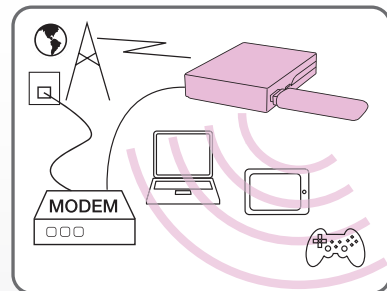

## 3G, cable or Wi-Fi

With the EE1 multiple users and devices can share just one 3G dongle, one Ethernet connection or one Wi-Fi hotspot connection. A rechargeable battery keeps you online on the move and lets you position your EE1 for best mobile reception.

**Small, simple and versatile!**

Mobile broadband for any Wi-Fi or Ethernet device

Vehicle Hotspot

Instant wireless workgroup

Turn a cabled Ethernet connection in to a Wi-Fi Internet hotspot

Share a WiFi connection with other Wi-Fi or Ethernet devices

Ethernet to Wi-Fi router with automatic failover to Mobile Broadband