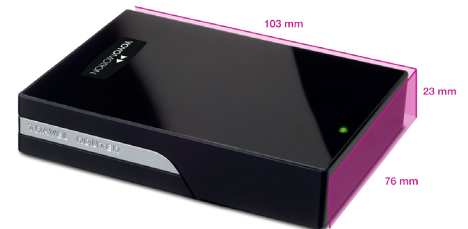

Package Includes

Battery
Power Adaptor
Quick Start Guide
User Guide (PDF on CD-ROM)

YOYORouter EE1 (R2.01a5)		
ADMINISTRATOR'S MAIN MENU		
System Status [HELP]		
Item	Status	Sidecode
IP Address	10.140.221.151	
Subnet Mask	255.255.255.255	
Gateway	10.84.84.84	
Domain Name Server	10.203.128.70, 10.203.128.68	
Connection Time	00:01:09	
Wireless Modem Information		
Item	Status	Sidecode
Card Info	HSPA USB MODEM	
Link Status	Connected	
Signal Strength	99%	
Network Name	My Operator	
Network Type	HSPA	

Facts and features may vary depending on local variant. Kit contents and colour options may differ from market to market. YOYORouter is the trademark of Yoyomotion AB. Other product and company names mentioned herein may be the trademarks of their respective owners. Any rights not expressly granted herein are reserved. Subject to change without prior notice. Yoyomotion AB, October 2010.
www.yoyomotion.com