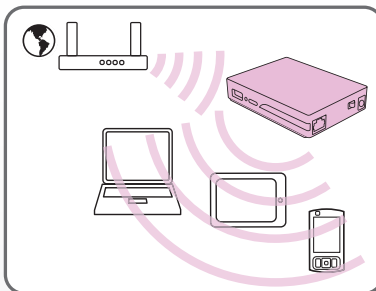

## 3G, cable or Wi-Fi

With the EE1 multiple users and devices can share just one 3G dongle, one Ethernet connection or one Wi-Fi hotspot connection. A rechargeable battery keeps you online on the move and lets you position your EE1 for best mobile reception.

**Small, simple and versatile!**

Mobile broadband for any Wi-Fi or Ethernet device

Vehicle Hotspot

Instant wireless workgroup

Turn a cabled Ethernet connection in to a Wi-Fi Internet hotspot

Share a WiFi connection with other Wi-Fi or Ethernet devices

Ethernet to Wi-Fi router with automatic failover to Mobile Broadband