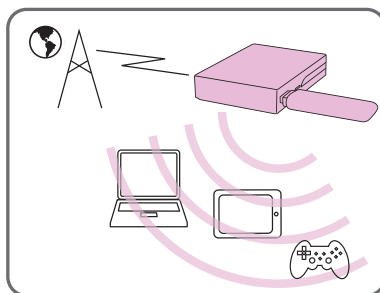

Mobile broadband for any Wi-Fi or Ethernet device