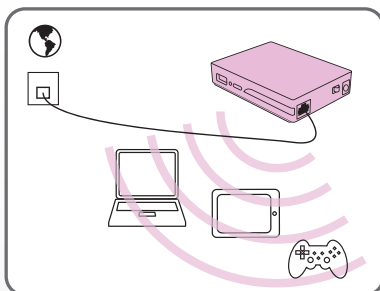

## 3G, cable or Wi-Fi

With the EE1 multiple users and devices can share just one 3G dongle, one Ethernet connection or one Wi-Fi hotspot connection. A rechargeable battery keeps you online on the move and lets you position your EE1 for best mobile reception.

**Small, simple and versatile!**

Mobile broadband for any Wi-Fi or Ethernet device

Vehicle Hotspot

Instant wireless workgroup

Turn a cabled Ethernet connection in to a Wi-Fi Internet hotspot

Share a WiFi connection with other Wi-Fi or Ethernet devices

Ethernet to Wi-Fi router with automatic failover to Mobile Broadband